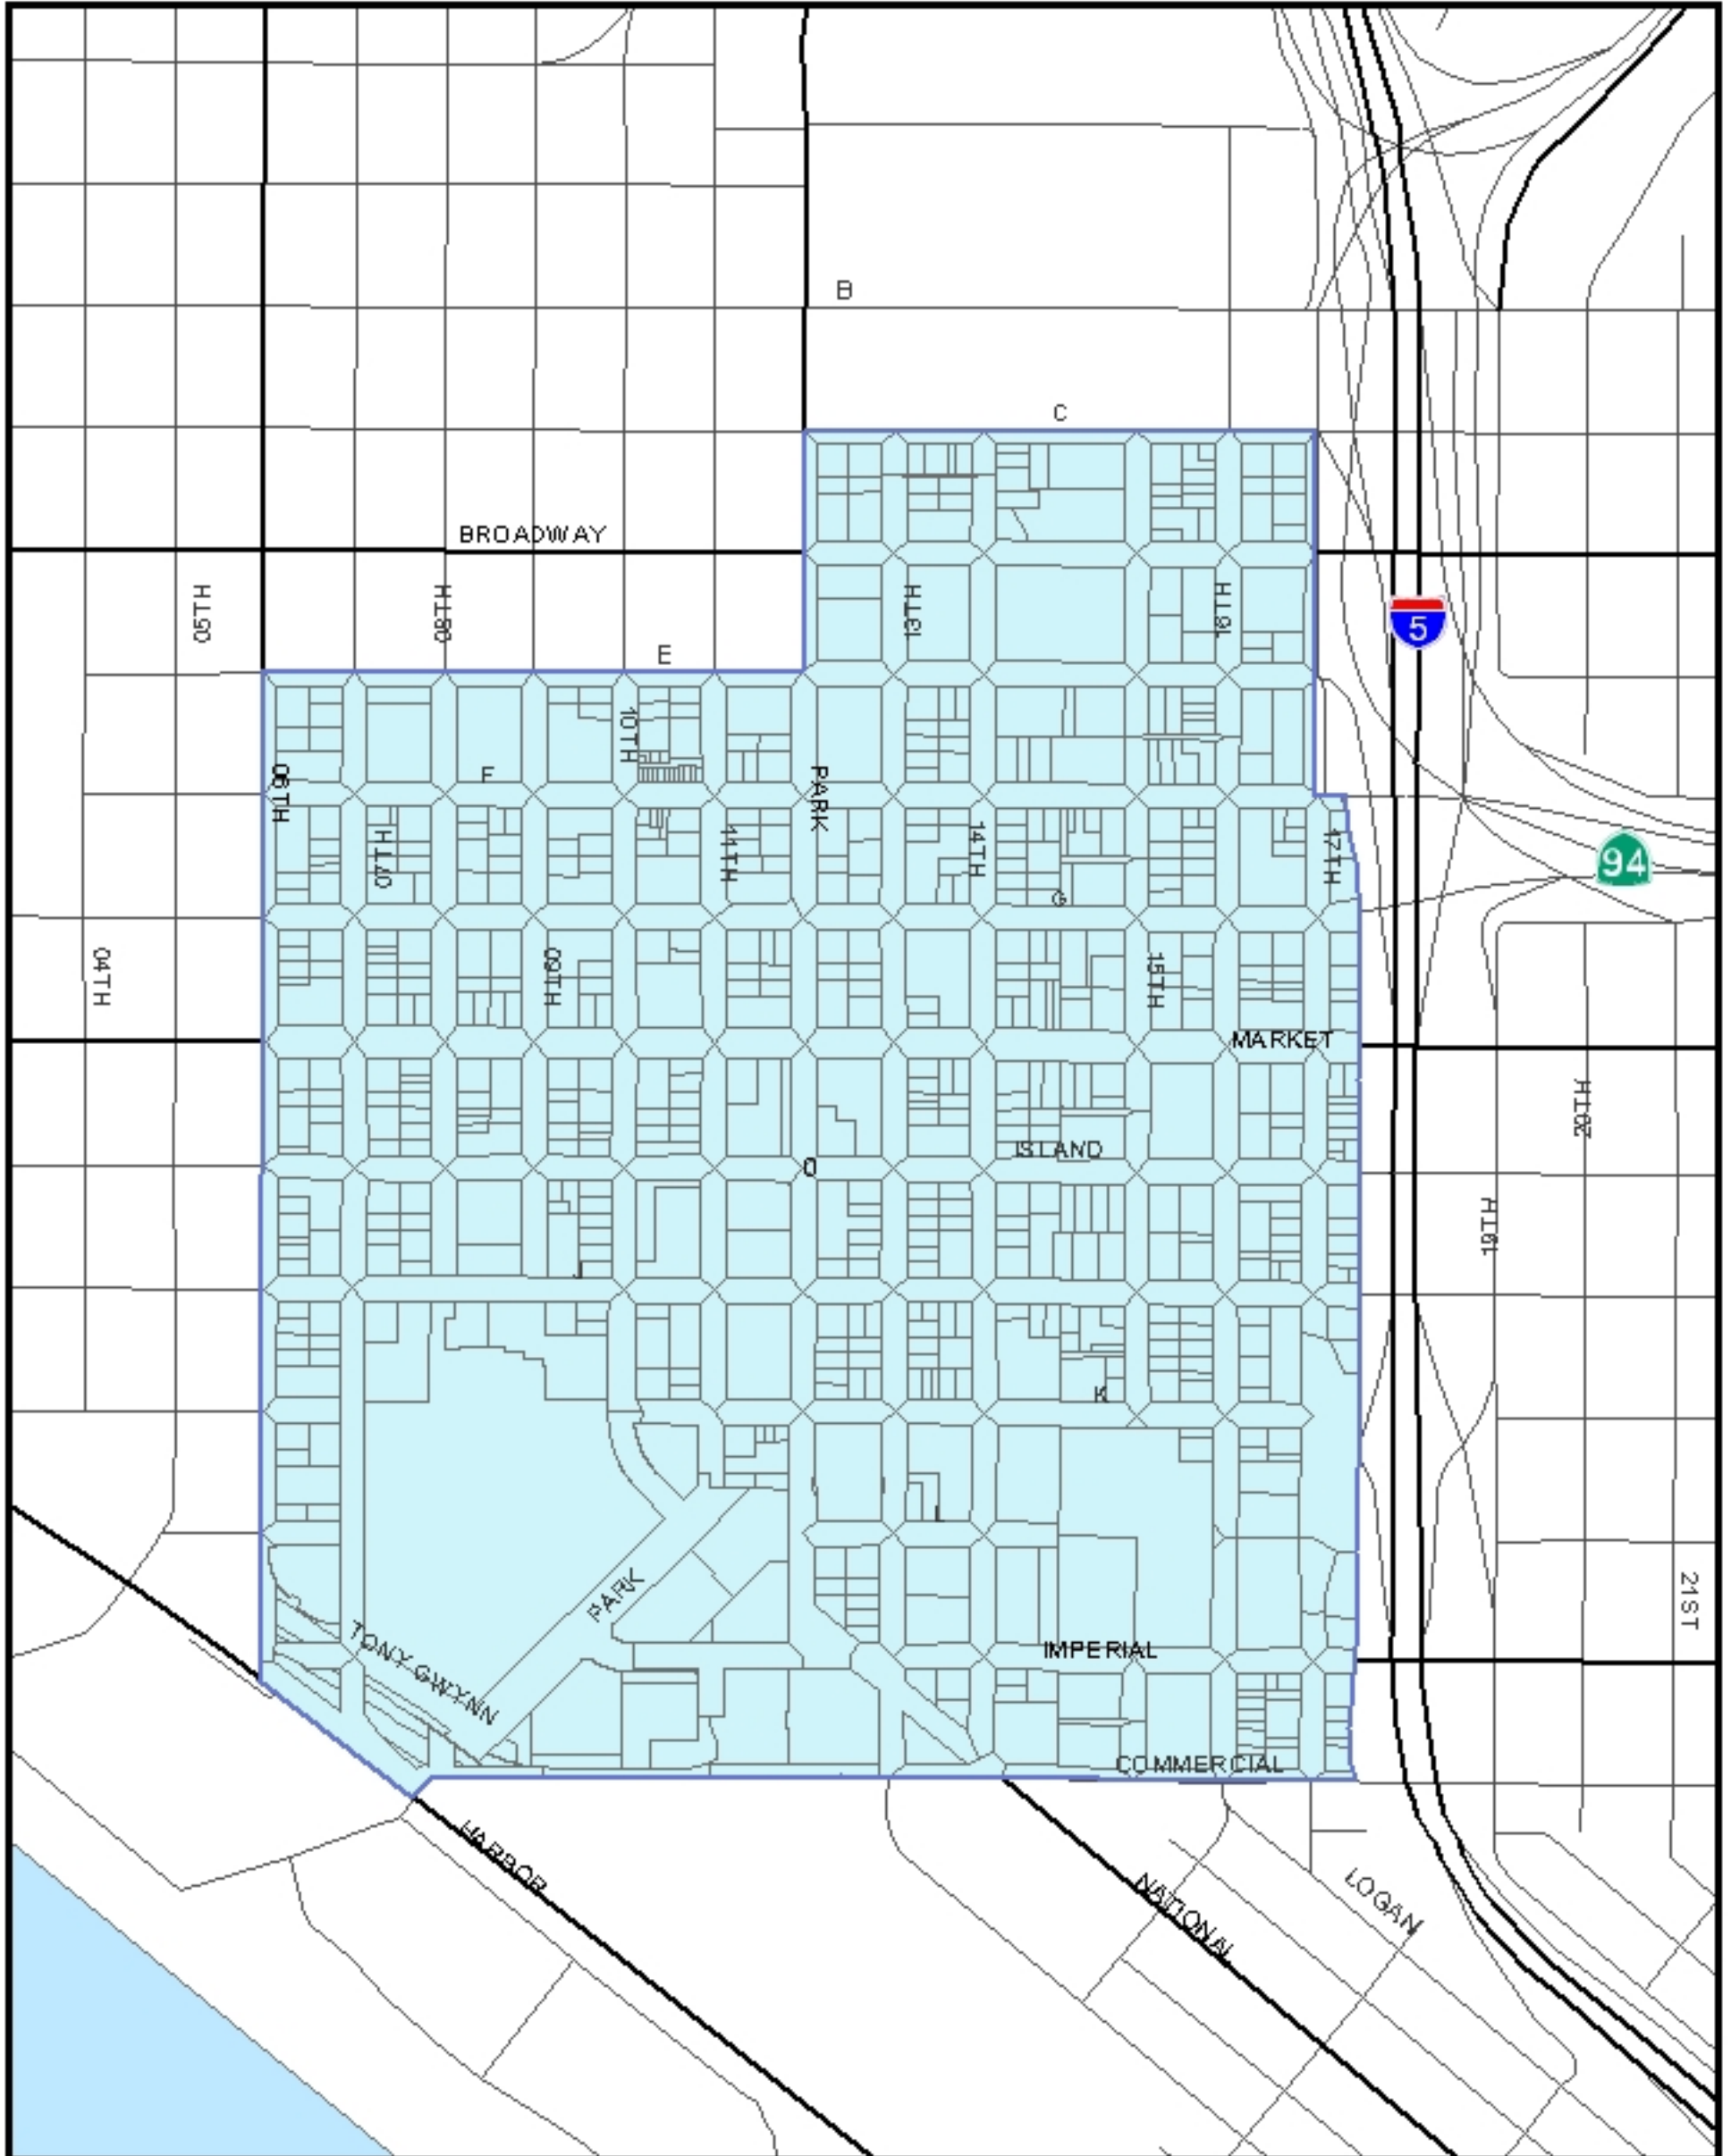

EAST VILLAGE PBID

File: economicdevelopment/PBIDof
EastVillage_Arize.mxd
Plot Date: 08/07/04